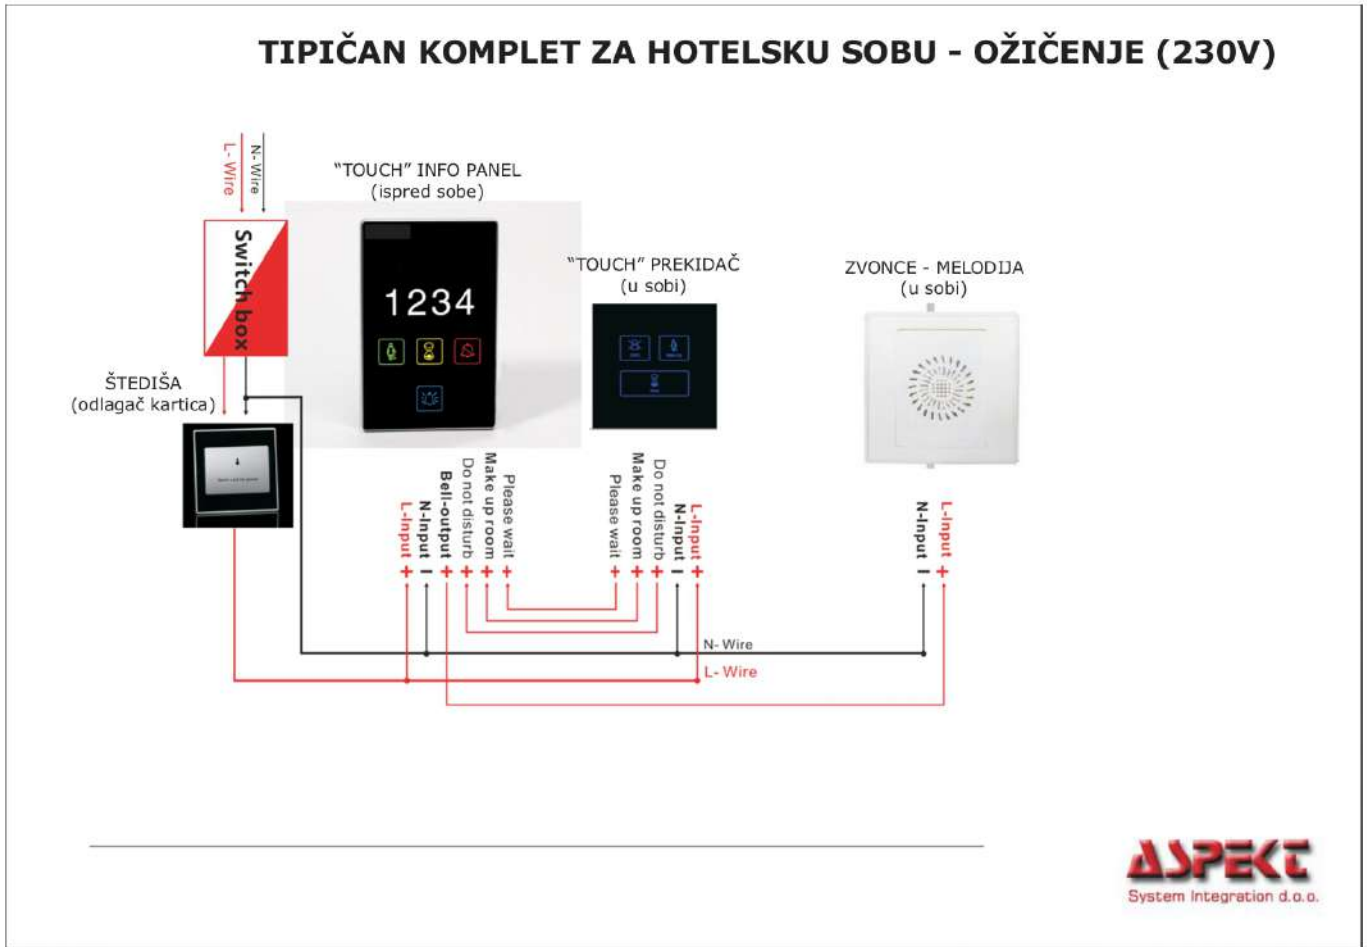

HEMA POVEZIVANJA TIPIČNE ELEKTRO-GALANTERIJE

KRAJ