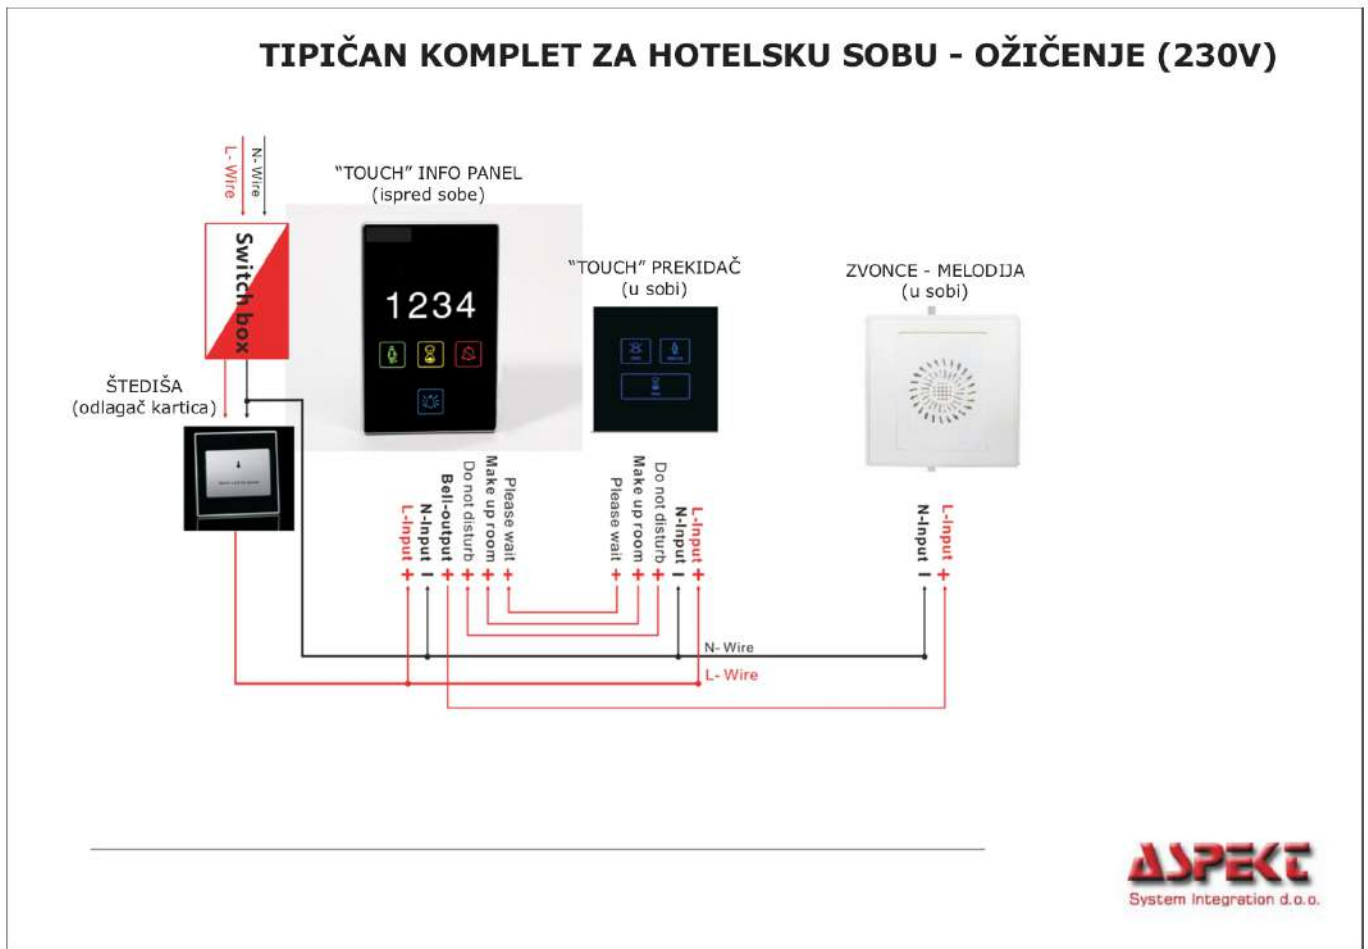

HEMA POVEZIVANJA TIPIČNE ELEKTRO-GALANTERIJE

KRAJ