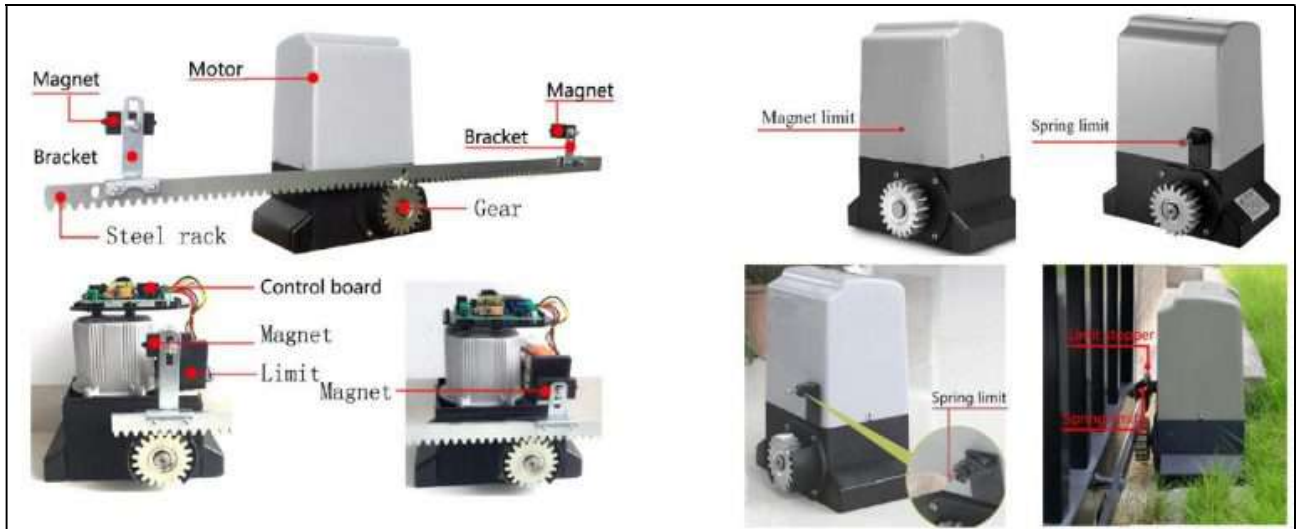

MOTOR ZA KLIZNU KAPIJU

PART NO. SAL 550W (1000kg)

NIŽE U ORIGINALU

Automatic Sliding Gate Operator Specification:

Power input: AC220V±10 or 110V±10 (50-60Hz)

Motor power: 550W, Optional 370W or 750W

Default gate weight: 1000kgs

Options: 500kgs/ 1000kgs/1500kg/2500kg

Gate moving speed : 12m/min

Transmitter frequency : 433.92MHz

Remote control range : ≥50M

Limit switch; Magnetic or Spring limit switch

Stable performance; Electric soft start, soft stop

Safety function; Automatic reverse back upon impact

Working temperature: - 20°C - 55°C

Product weight: 14kg

Package size: 39cm x 32cm x 26cm

+381 11 355 7599
+381 63 598 017
office@aspekt.rs

KRAJ

+381 11 355 7599
+381 63 598 017
office@aspekt.rs