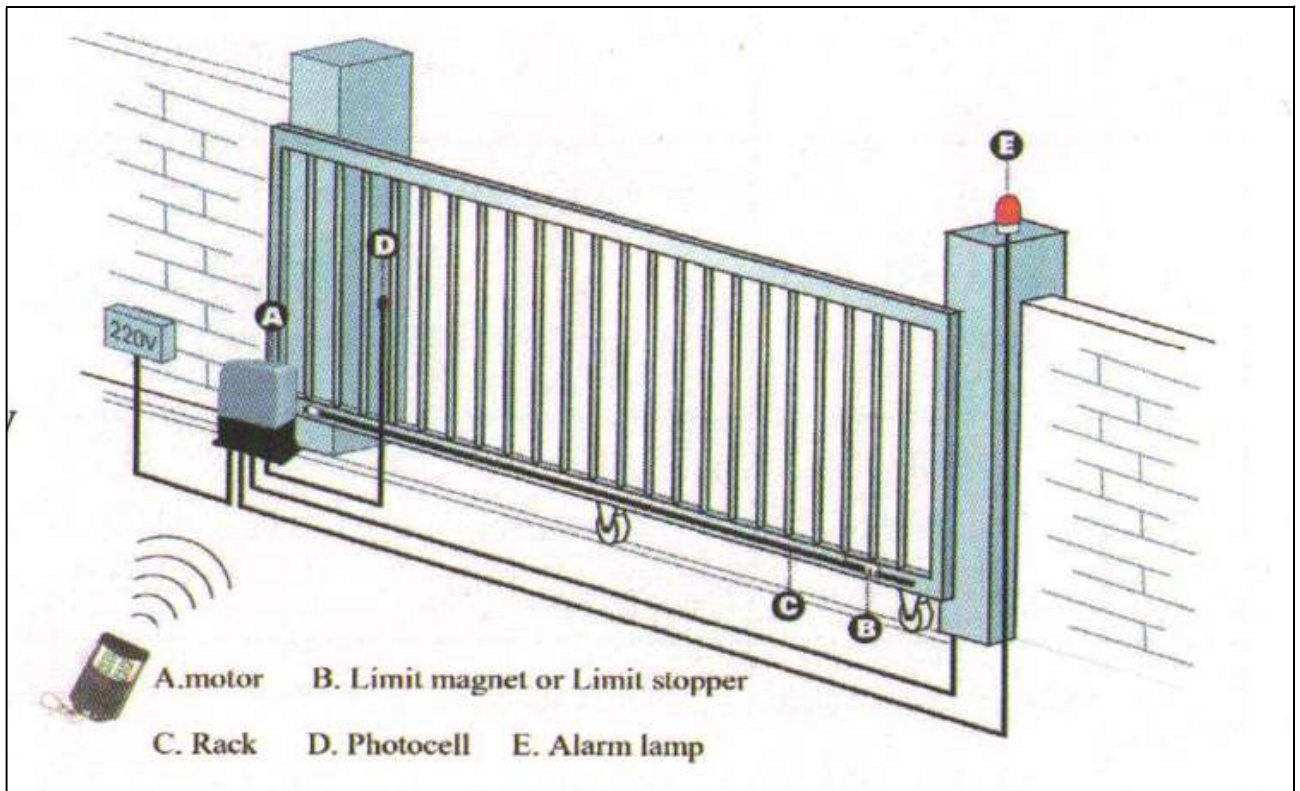

MOTOR ZA KLIZNU KAPIJU

PART NO. SAL 550W (1000kg)

NIŽE U ORIGINALU

Automatic Sliding Gate Operator Specification:

Power input: AC220V±10 or 110V±10 (50-60Hz)

Motor power: 550W, Optional 370W or 750W

Default gate weight: 1000kgs

Options: 500kgs/ 1000kgs/1500kg/2500kg

Gate moving speed : 12m/min

Transmitter frequency : 433.92MHz

Remote control range : ≥50M

Limit switch; Magnetic or Spring limit switch

Stable performance; Electric soft start, soft stop

Safety function; Automatic reverse back upon impact

Working temperature: - 20°C - 55°C

Product weight: 14kg

Package size: 39cm x 32cm x 26cm

+381 11 355 7599
+381 63 598 017
office@aspekt.rs

KRAJ

+381 11 355 7599
+381 63 598 017
office@aspekt.rs