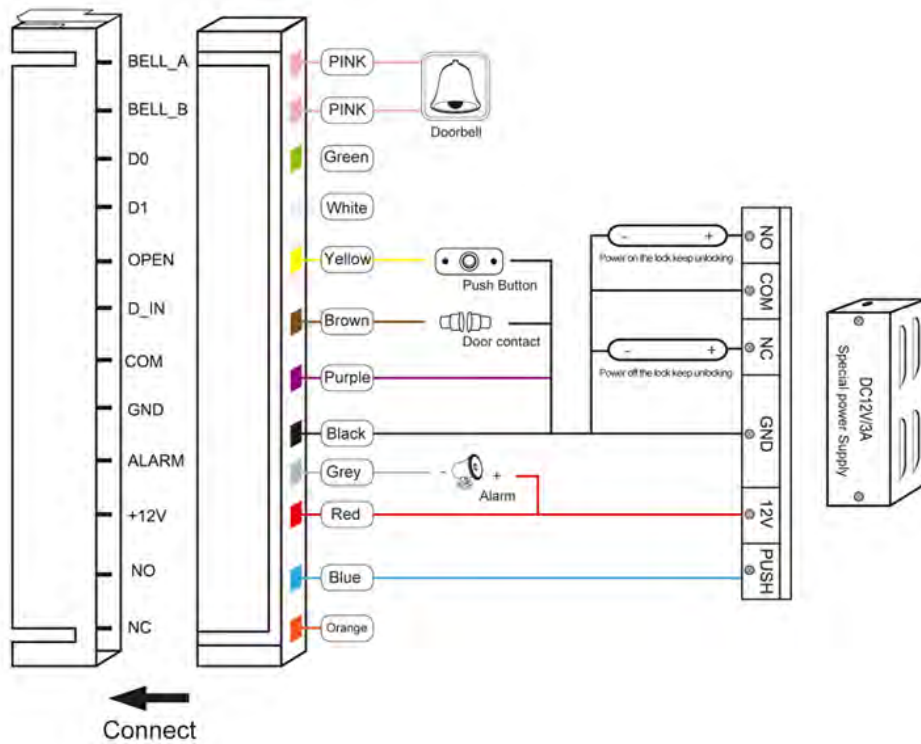

+381 11 355 7599
+381 63 598 017
office@aspekt.rs