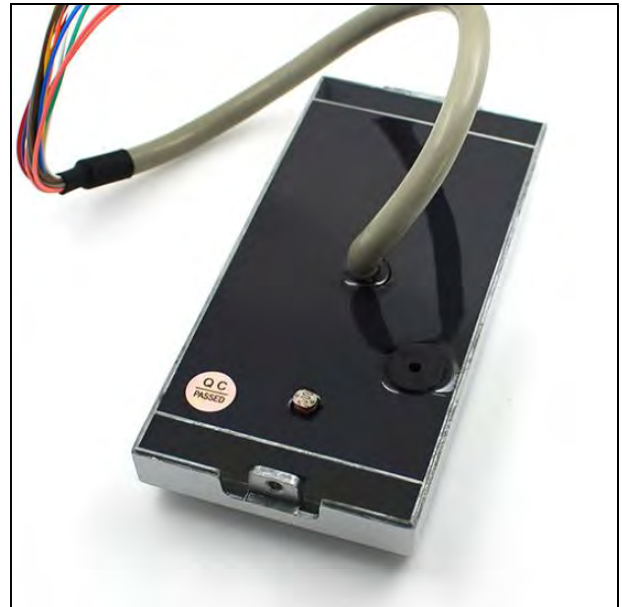

RFID ČITAČI SA TASTATUROM

PART No: SA601-W-EM; SA601-W-MF
 KUĆIŠTE: ALUMINIJUMSKO (IP68)
 TASTATURA: SILIKONSKA

NIŽE, U ORIGINALU

Card type	EM or MF
Waterproof degree	Non-Waterproof(S601) / IP68(S601-W)
User capacity	2000 card user card, 2000 user password
Environment Humidity	10%~90%
Lock output	≤3A
Working voltage	DC12V±10%
Static electricity	≤30mA
Alarm output	≤20A
Output short circuit protection time	≤100μS
Card read distance	5~8cm
Ambient temperature	-45°C~60°C
Door Opening Time	0~99s(Adjustable)
Dimension	120*56*18mm