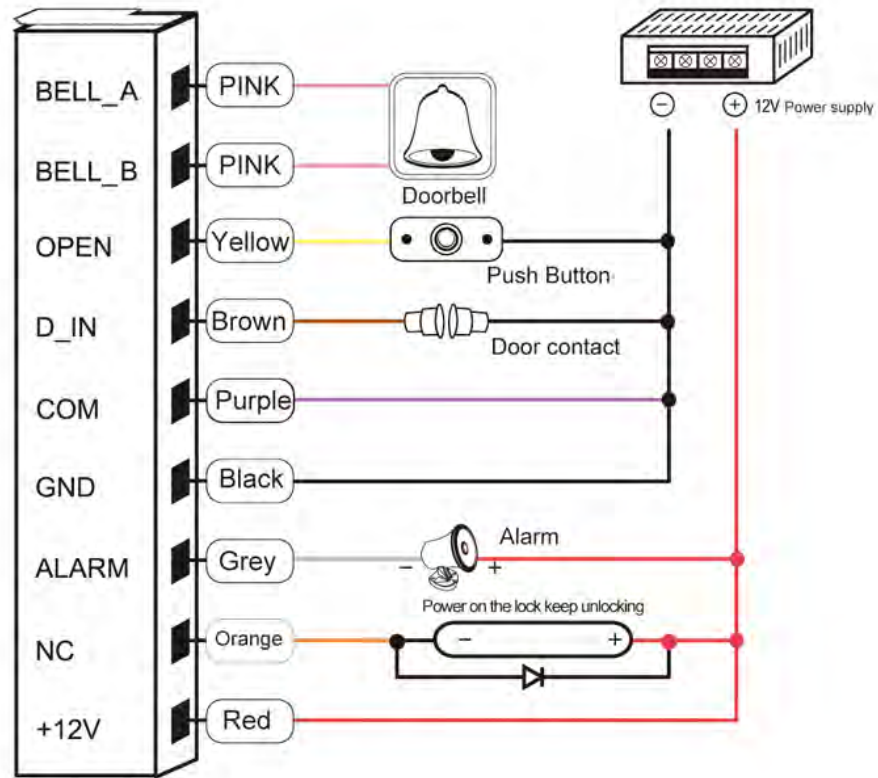

+381 11 355 7599
+381 63 598 017
office@aspekt.rs