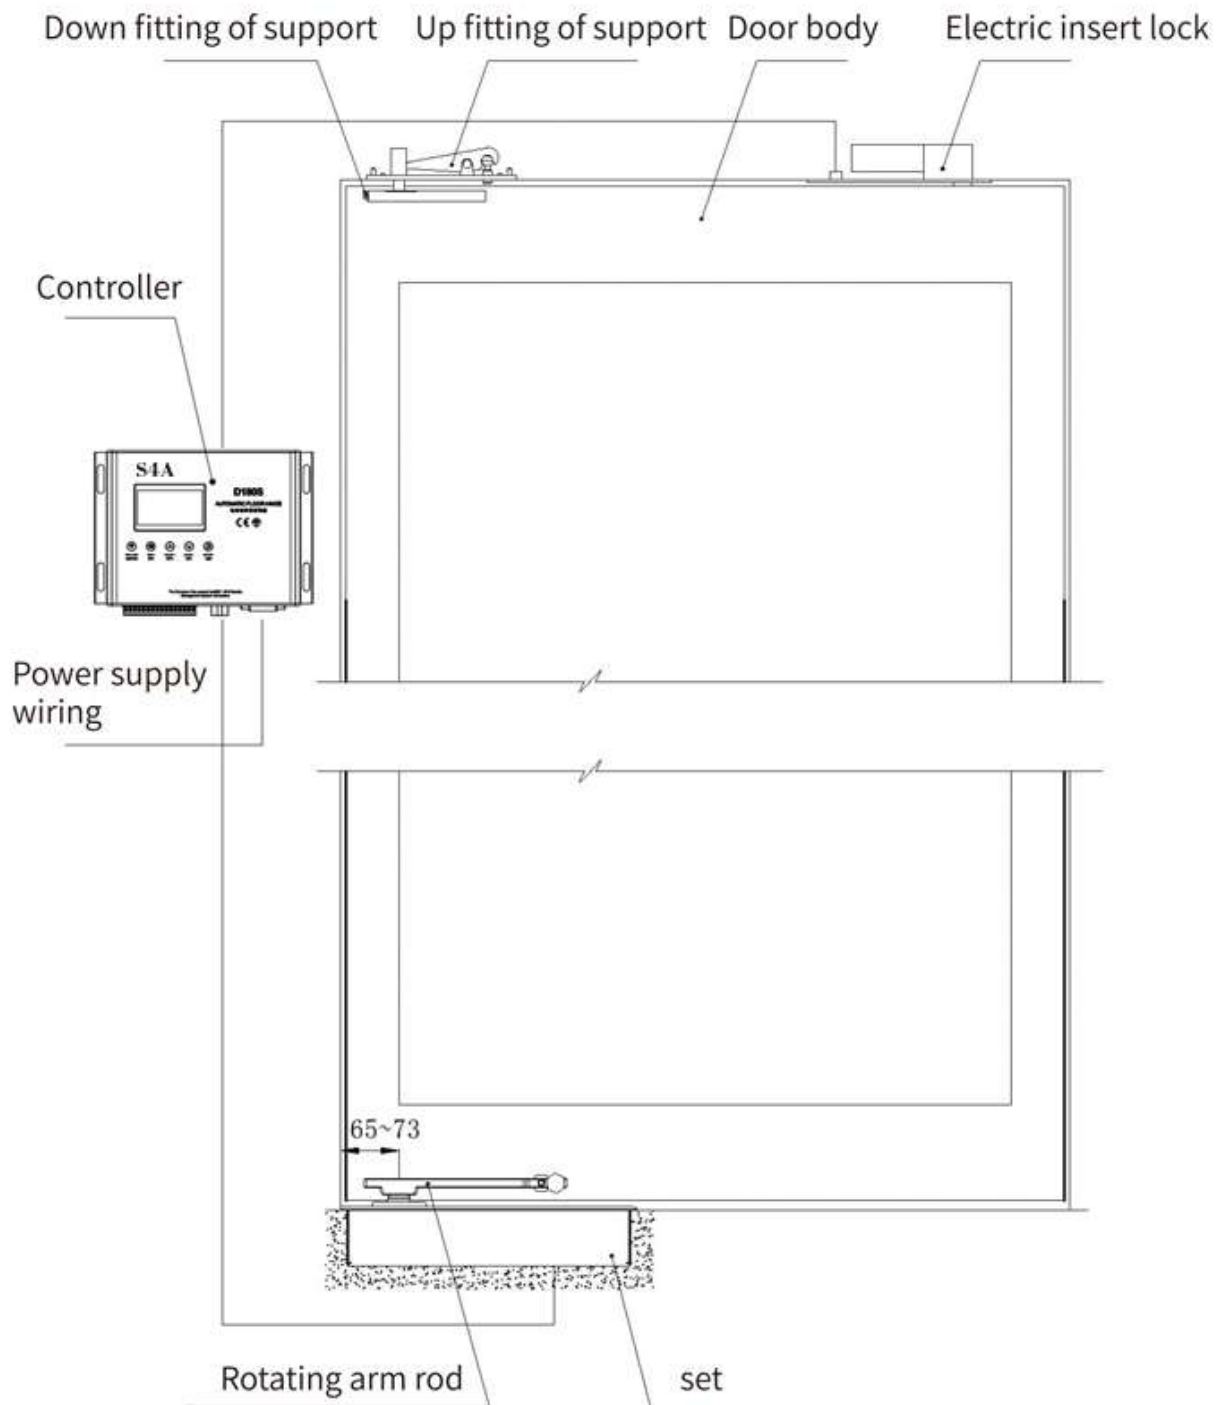

INSTALLATION DIAGRAM

Automatic door installation diagram

+381 11 355 7599
+381 63 598 017
office@aspekt.rs