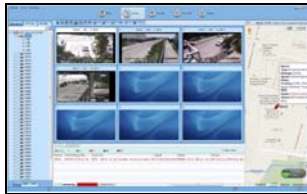

VIDEO NADZOR ZA VOZILA +

SATELITSKO PRAĆENJE I DA UVEK ZNATE

Gde su, vaši autobusi, kamioni, privredna vozila, građ. mašine, automobile i šta se u njima i oko njih događa.

MCMS NAT (P2P)

NADZOR

i putem iphone & android mobilnih

Mobile Phone NAT (P2P)

Mobilni DVR + GPS

MD-709: Support 3CH D1+1CH CIF Real-time (25/30fps) or 4CH D1(20/24fps), Support powerful CMS (Central Monitoring System) for superior live view/GPS tracking, alarm information. Support 1 SATA HDD (max 1TB), G-SERSON Delay shutdown anytime,... **Opcije: GPS, GPS+3G i GPS+WiFi+3G**

SC-701SY3
1/3"SONY Super HAD II CCD, 420TVL, IR
φ 5X12PCS/5M, Metal shell, 3.6mm lens, 0lux, aviation interface, IP66, antivibration

SC-802SY2
1/3"SONY Super HAD II CCD, 420TVL, IR
φ 5X18PCS/10M, Metal shell, 3.6mm lens, 0lux, aviation interface, IP66, antivibration

SC-802SY3
1/3"SONY Super HAD II CCD, 700TVL, IR
φ 5X18PCS/10M, Metal shell, 3.6mm lens, 0lux, aviation interface, IP66, antivibration

SM-7004
7inch TFT-LCD color car monitor(16:9/4:3))
Resolution:800(W) x RGB x 480(H)
Contrast: 400:1 System format:PAL/NTSC (Automatic throw-over)

MCMS KARATERISTIKE