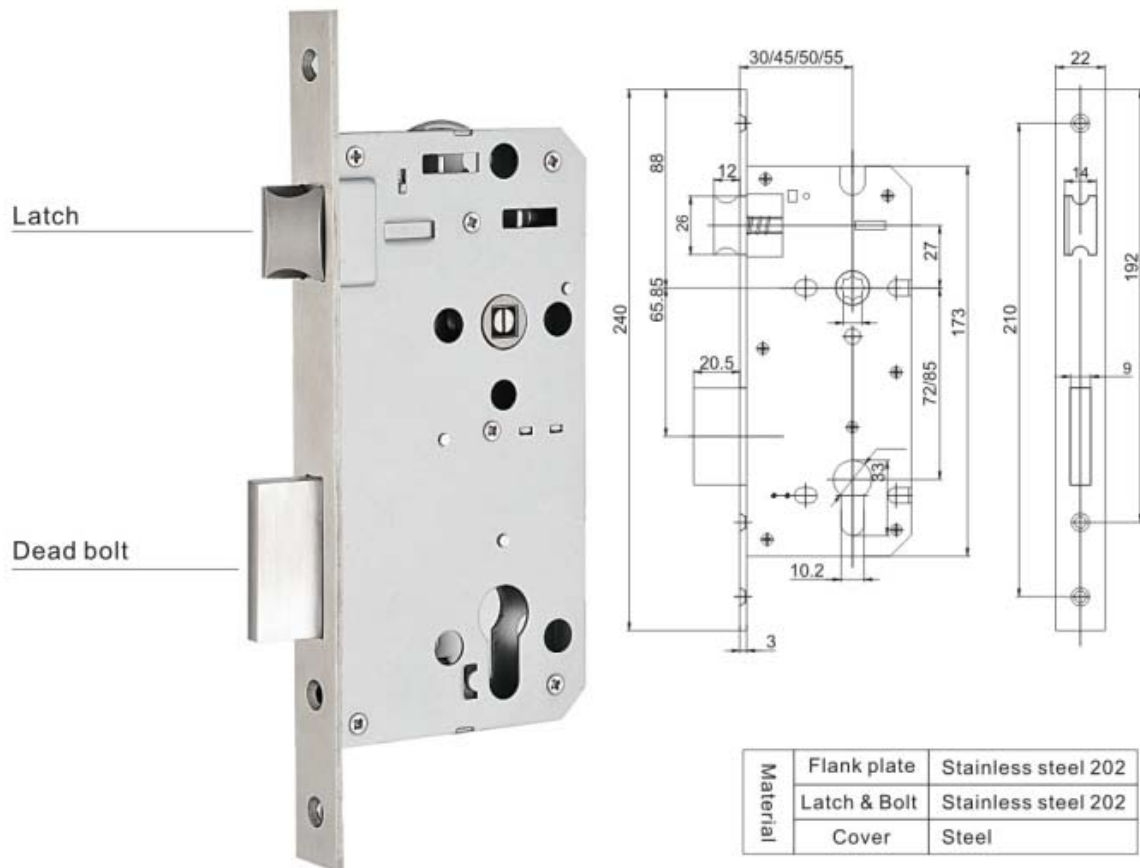

CE FC RoHS COMPLIANT ISO(2008)

Features

Applicable Card: Temic, Mifare 1, EM/ID
Material: Stainless Steel 304
Opening ways: Cards, Mechanical Key
Battery: 4 Standard AAA alkaline batteries, 18 months in normal state
Indication: Light, Sound (Mute, Beep or Music optional)
Deadbolt Indication: Blue and red light when touch key card
Unlocking record for trail: Yes
Low voltage warning: Yes
Passage mode for meeting room: Yes
Static consumption: 12uA
Dynamic consumption: 300mA
Humidity: 20%-80%
Working temperature: -10°C-60°C

Packing

8CPS/CTN
22KGS/CTN
68*35*27CM/CTN

Mortise European(3072/85,4072/85,
4572/85,5072/85,5572/85,6072/85)

Distributer:

ASPEKT System Integration d.o.o.

Požeška 67a, 11000 Belgrade, Serbia

Phone: +381 11 3557 599