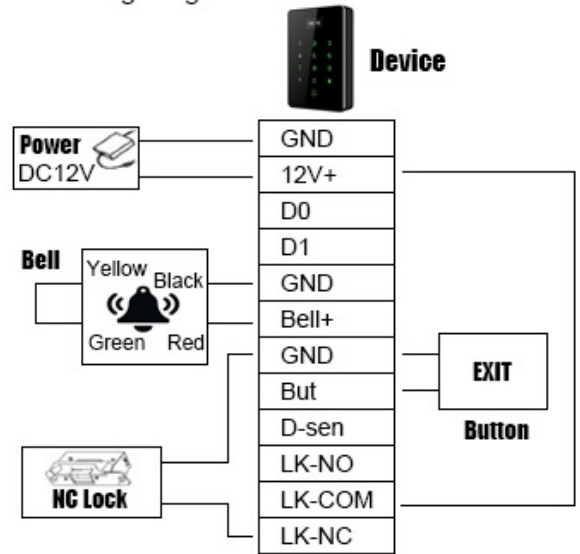

### Quick Details

Place of Origin: Guangdong, China  
Brand Name: ASPEKT OEM  
Model Number: HASY-315

Product name	RFID Access Control and Time Attendance
Users	1,000
Storage capacity	100,000
Display	OLED
Card Frequency	125Khz or 13.56Mhz
WG26 input	Can be connect external reader
WG26 output	Can be use as a card reader
U-disk	download and upload user information
Report	Excel report for attendance
Size	117*78*22mm

**HEMA POVEZIVANJA**

NO Wiring Diagram

NC Wiring Diagram

**KRAJ**