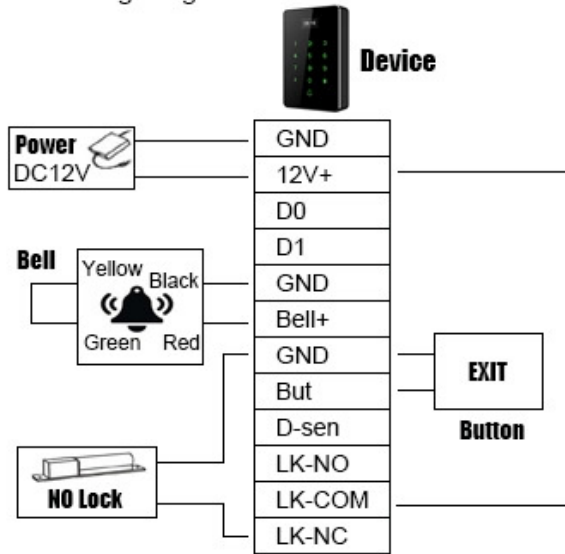

HEMA POVEZIVANJA

NO Wiring Diagram