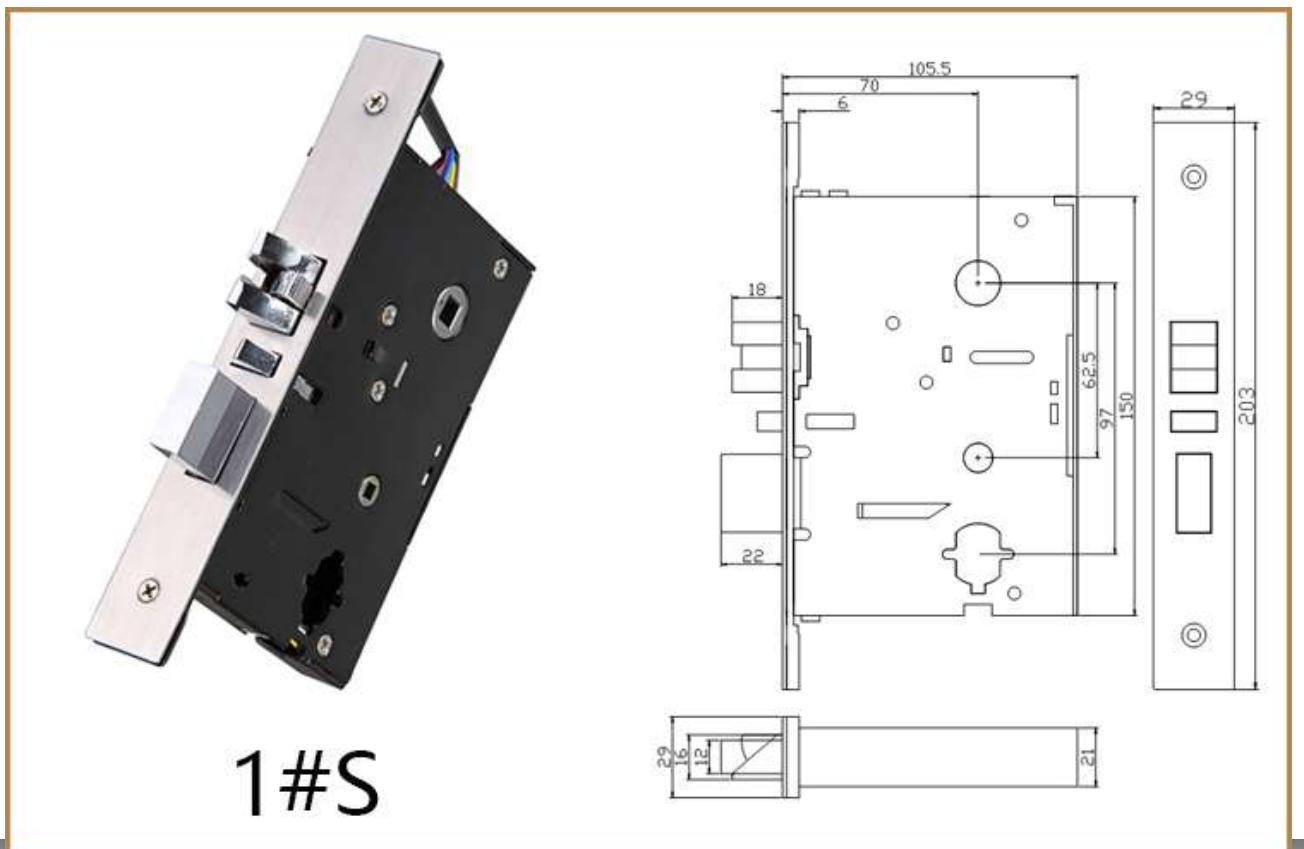

### U ORIGINALU, NIŽE

**Model number: YAFHF-02S.**

Color: Silver, Black

Material: 304 Stainless Steel

Mortise: 2#S, Width: 26mm. Suitable for door thickness 38-70mm

Card type: ID or Temic or Mifare

Cylinder: Copper material

Master key: 2pcs/set. You can choose all lock use same master key

Unlock record: up to 800pcs for mifare type

Power: 4AA alkaline battery. Last more than 1 year

False lock alarm: Yes

Low voltage alarm: 4.8V. There will be prompt when power is low

Emergency: press handle inside of room can unlock dead bolt directly

Induction distance: 0-3CM

**BLACK**

**1#S**