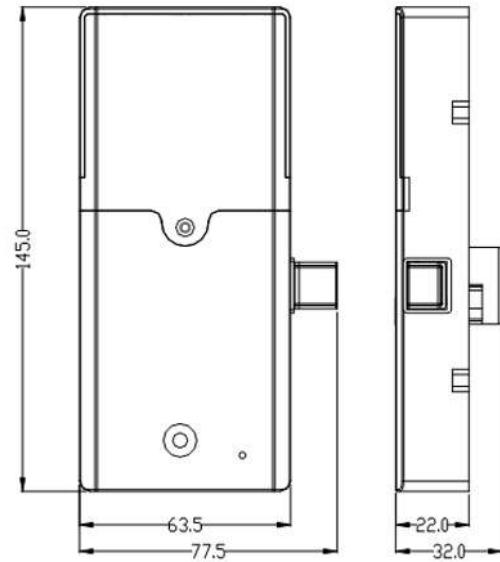

Datum (Date): 08/06/2015god.

PROIZVOD: BRAVICE ZA GARDEROBNE ORMARIĆE

PART NO: EAM153-EM (125.00 KHz)

PART NO: EAM153-M1 (13.56 MHz)

NIŽE, U ORIGINALU

Material: zinc alloy; Dimension: 200*25mm; Color: Silver/coffee
Suitable: steel locker/wood locker; Drawer/file cabinet/locker
4 AA battery powered, external power supply in case of out of power
EM / Mifare card operated
Low voltage alarm; anti-skid alarm
Automatic bounce function. No need install handle
Waterproof wristband card
Cancel lost card function

Mortise(default)

Black color for option

With steel cover(need extra cost)

Dimension