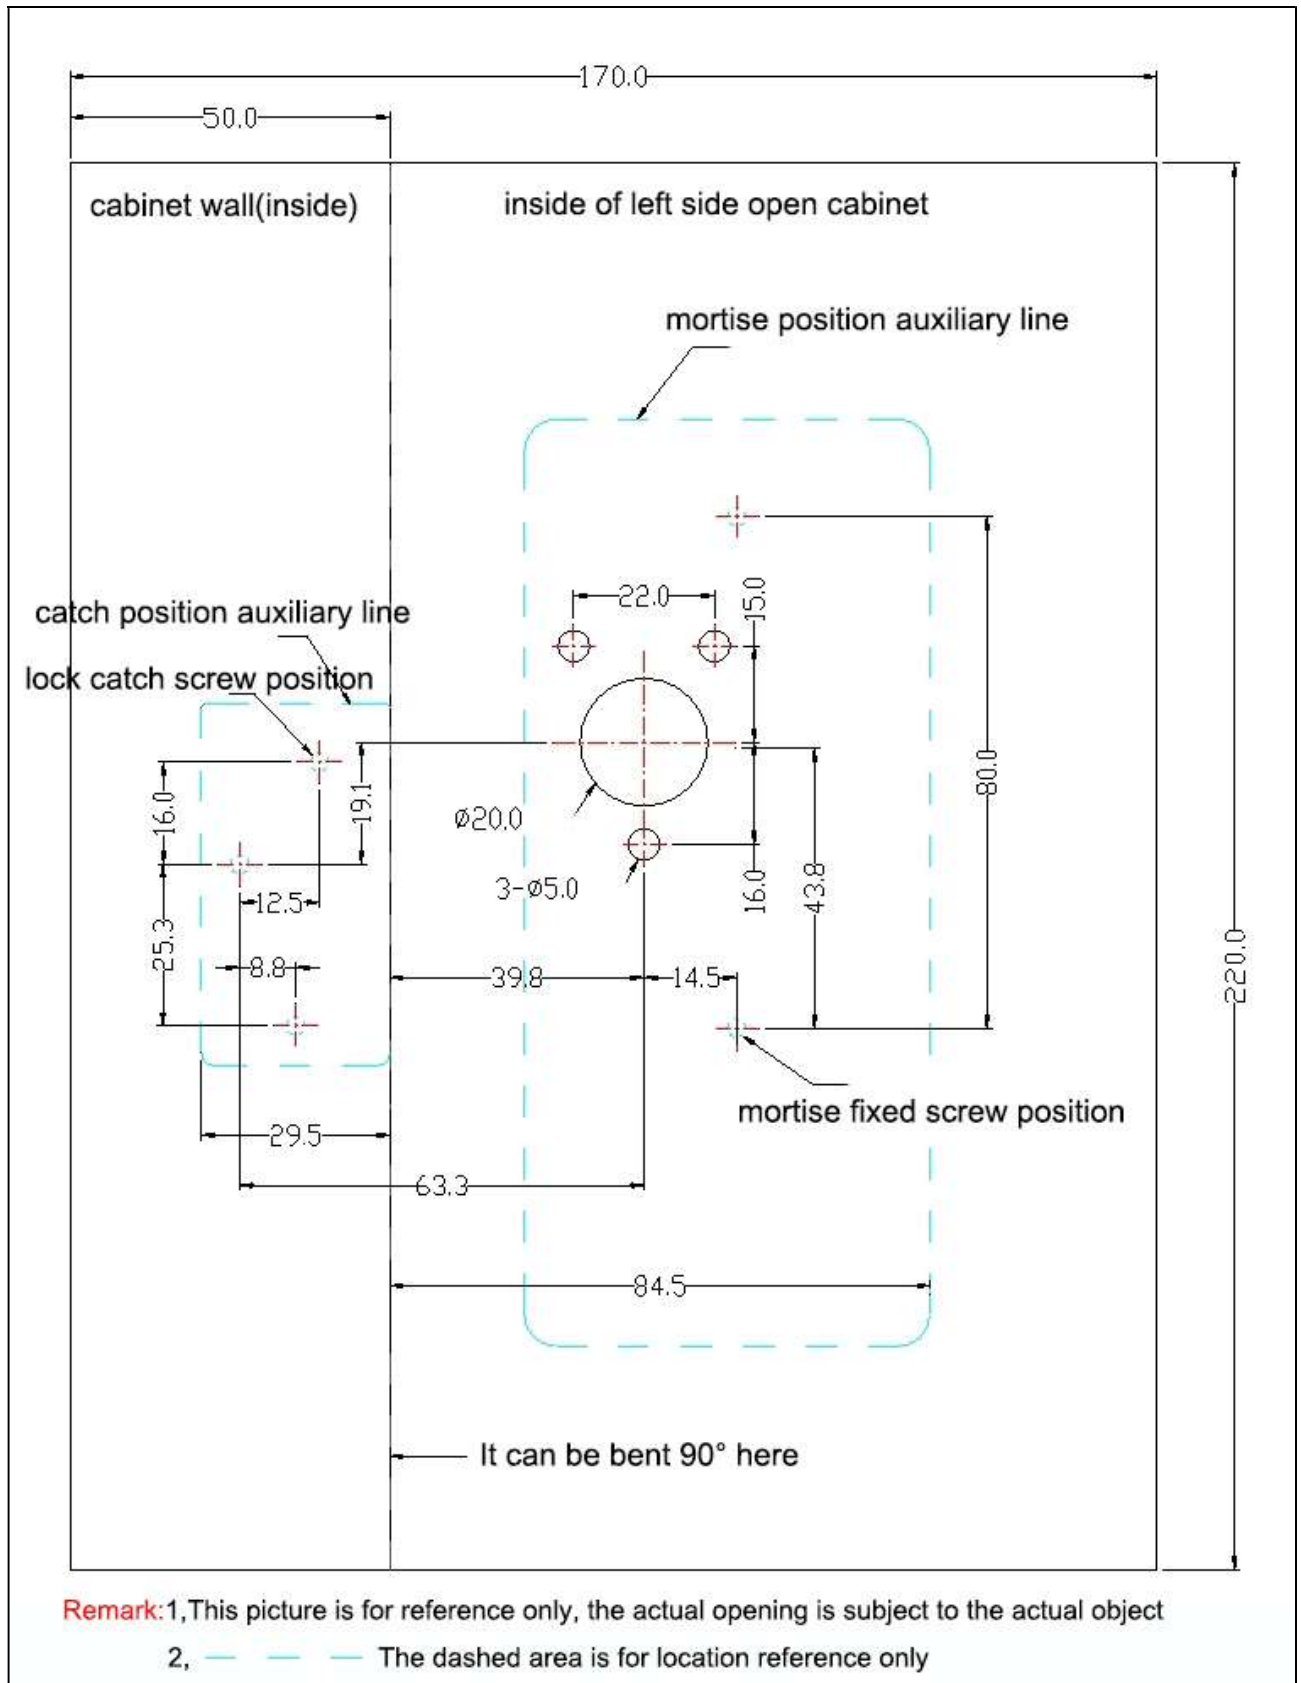

+381 11 355 7599
+381 63 598 017
office@aspekt.rs