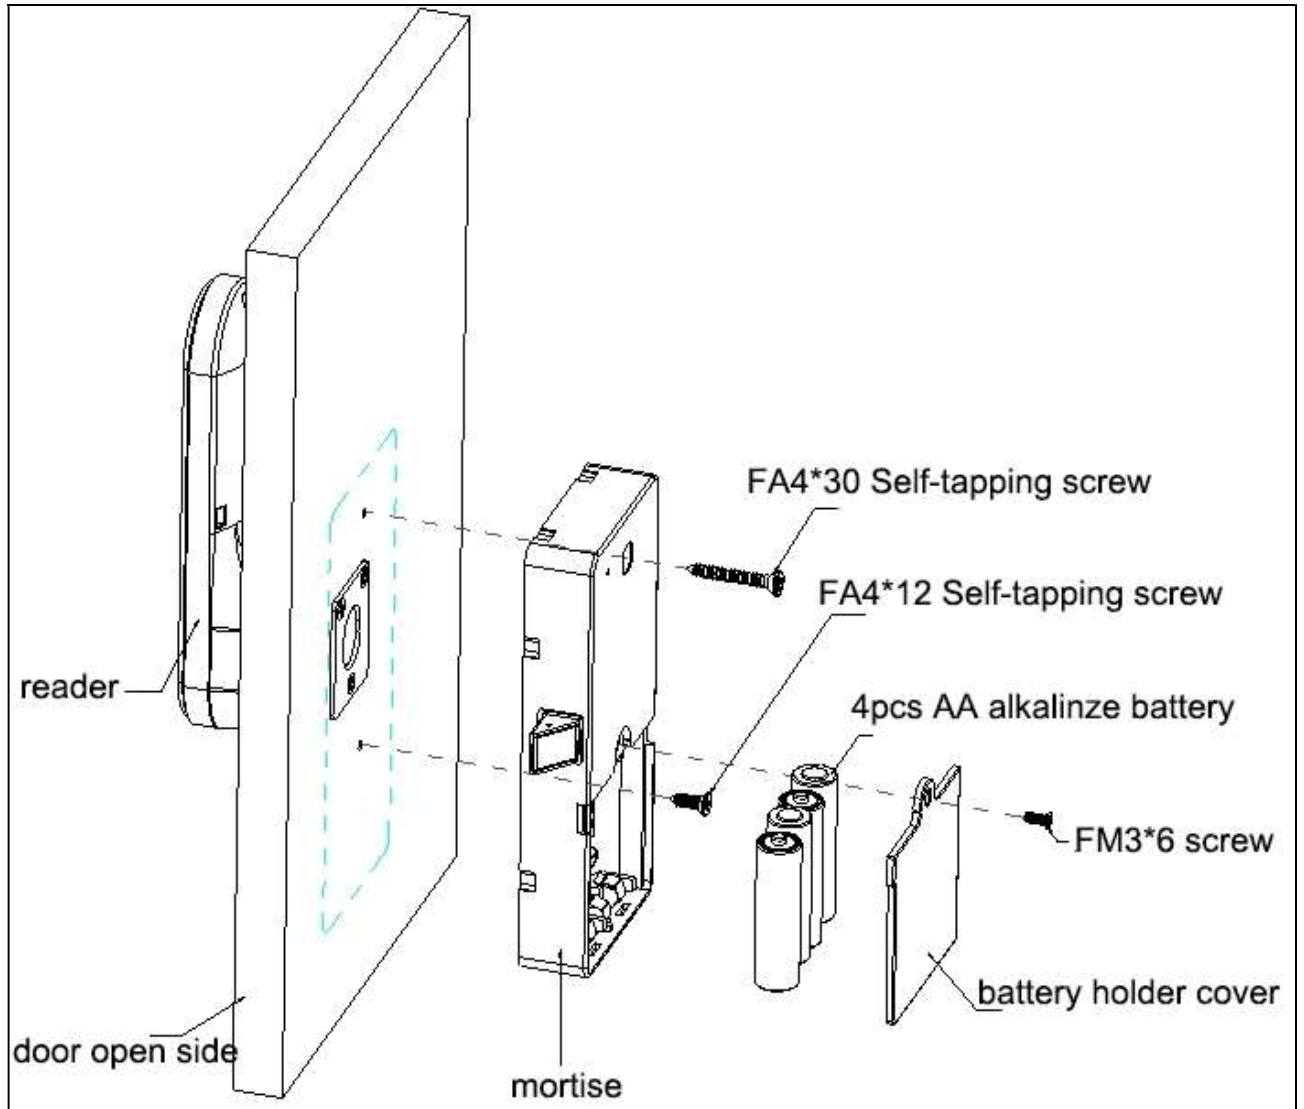

+381 11 355 7599
+381 63 598 017
office@aspekt.rs