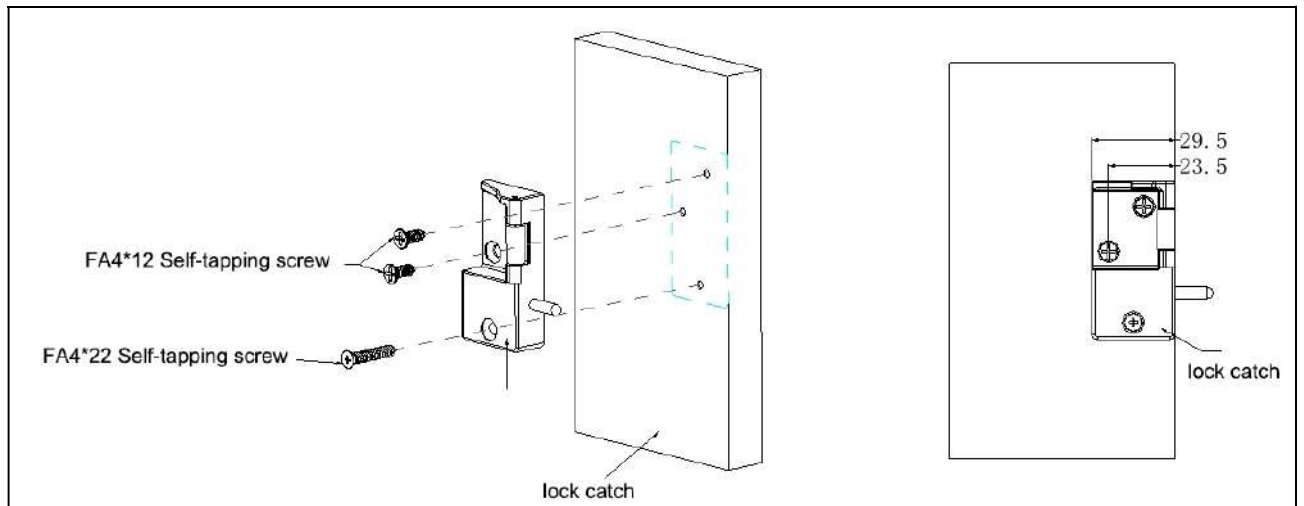

+381 11 355 7599
+381 63 598 017
office@aspekt.rs