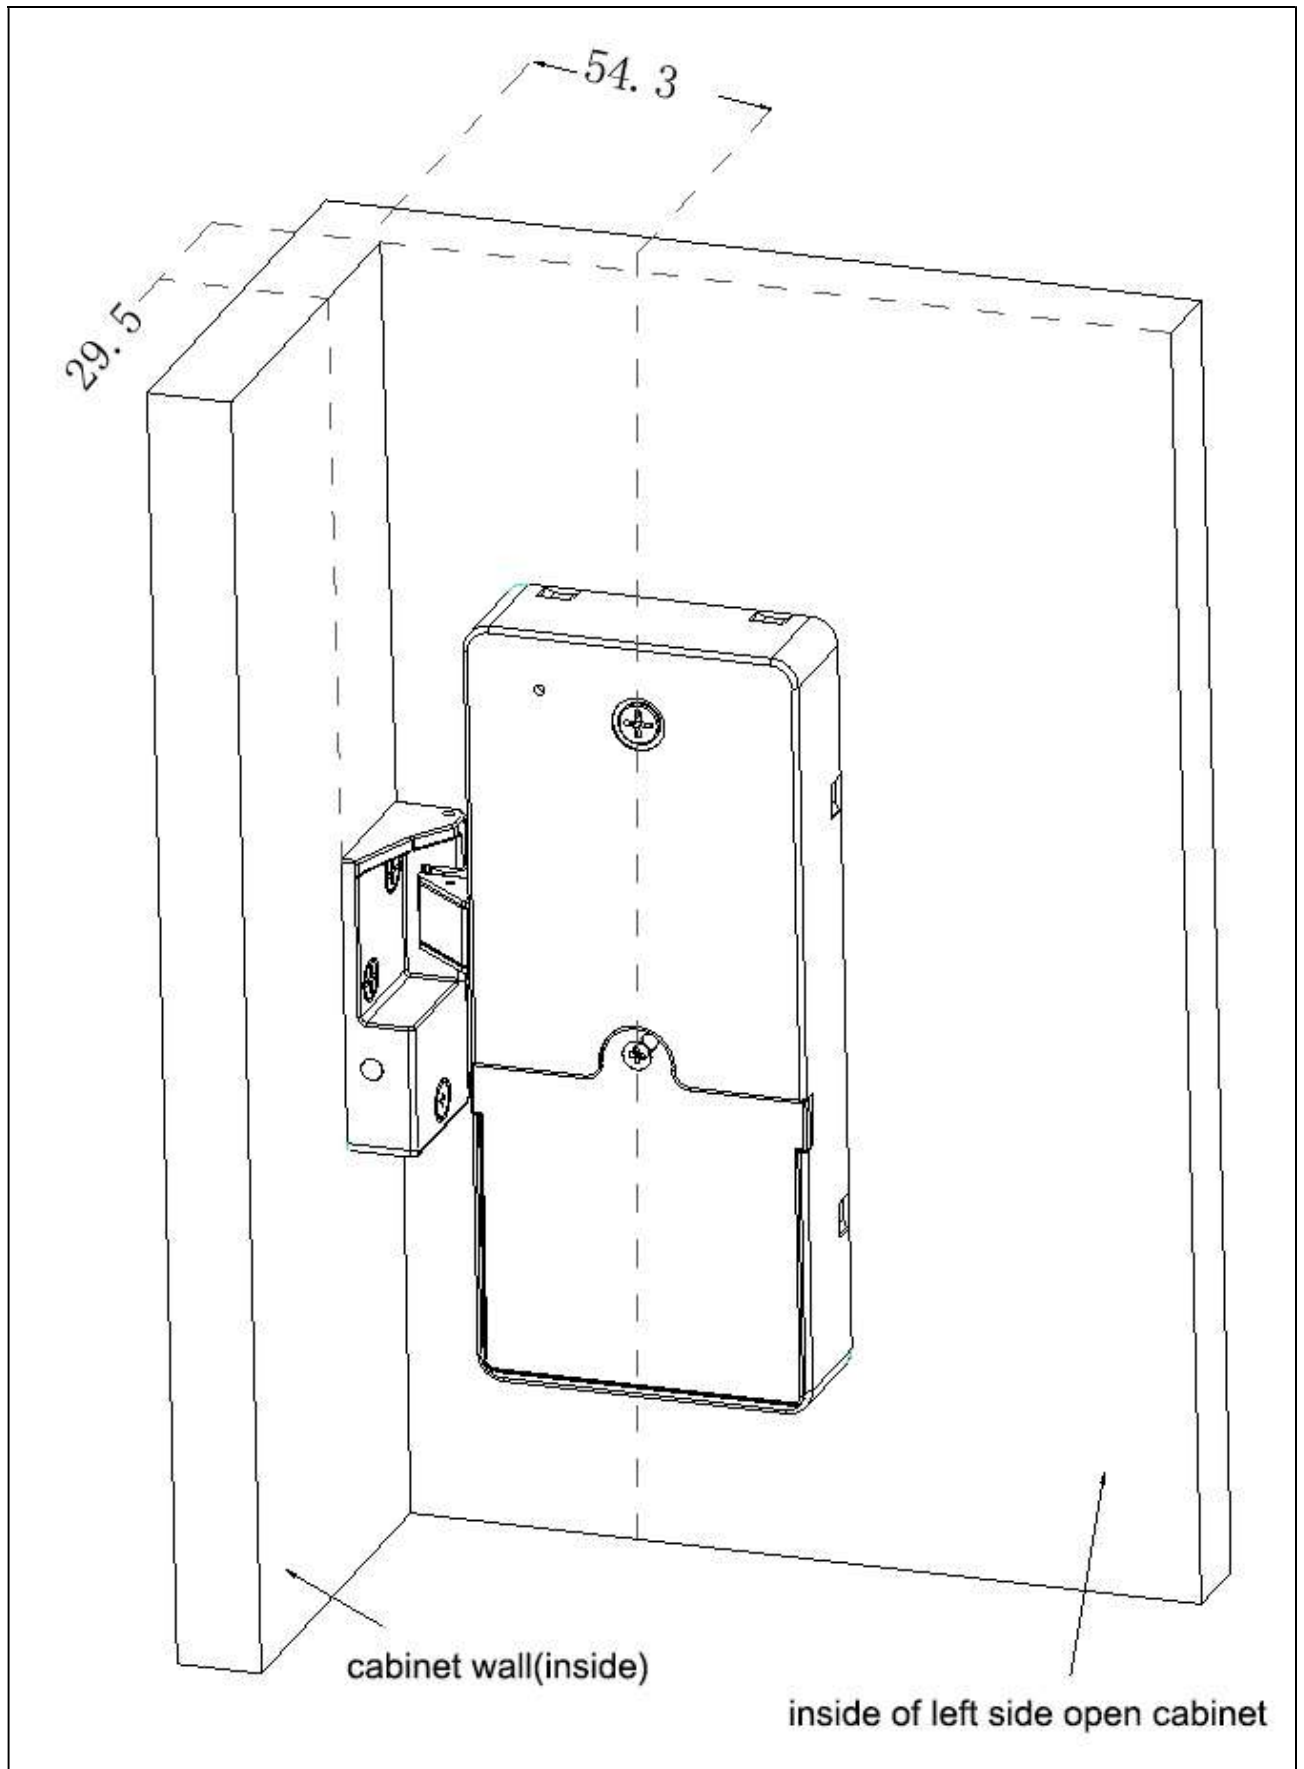

+381 11 355 7599
+381 63 598 017
office@aspekt.rs