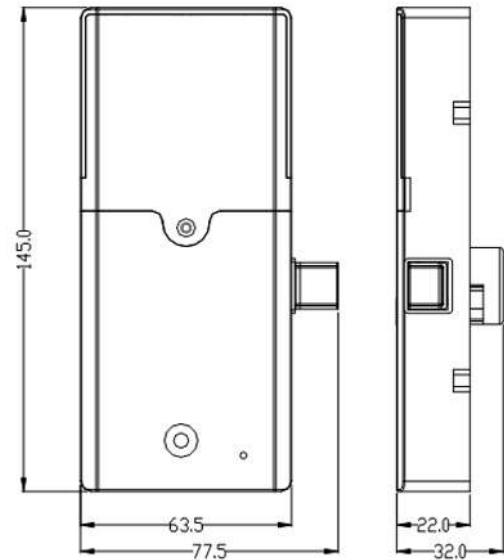

Dimension

+381 11 355 7599
+381 63 598 017
office@aspekt.rs