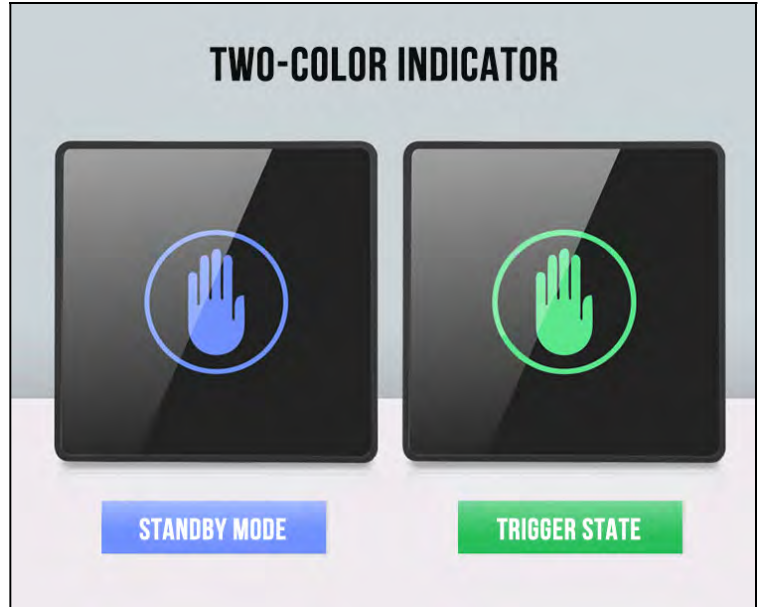

# EXIT "NO TOUCH" TASTERI

ŠIFRA DELA: WAS-86

MATERIJAL: TAMPERISANO STAKLO

## TEHNIČKA SPECIFIKACIJA U ORIGINALU

Dimension	86 x 86 x 11.5mm
Panel Material	Tempered glass
Input Voltage	DC12-24V
Output Contact	NO / NC
Transmit Distance	5~8cm
Mechanical Life	1,000,000 tested
Backlight State	Blue to green