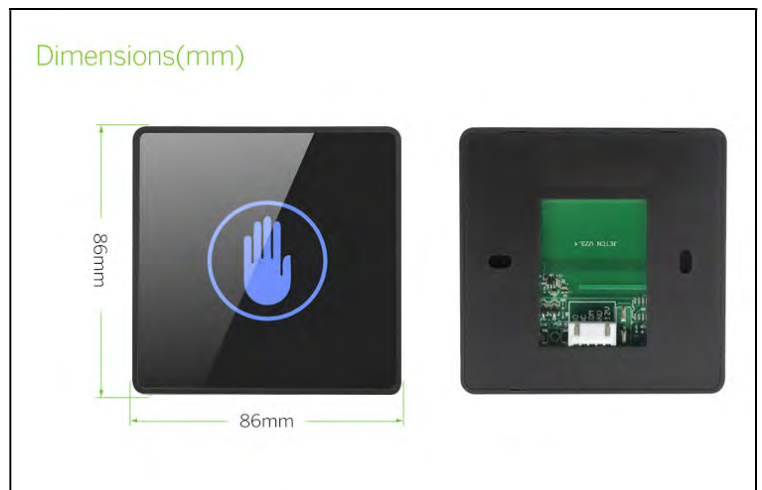

# EXIT "NO TOUCH" TASTERI

ŠIFRA DELA: WAS-86

MATERIJAL: TAMPERISANO STAKLO

## TEHNIČKA SPECIFIKACIJA U ORIGINALU

Dimension	86 x 86 x 11.5mm
Panel Material	Tempered glass
Input Voltage	DC12-24V
Output Contact	NO / NC
Transmit Distance	5~8cm
Mechanical Life	1,000,000 tested
Backlight State	Blue to green