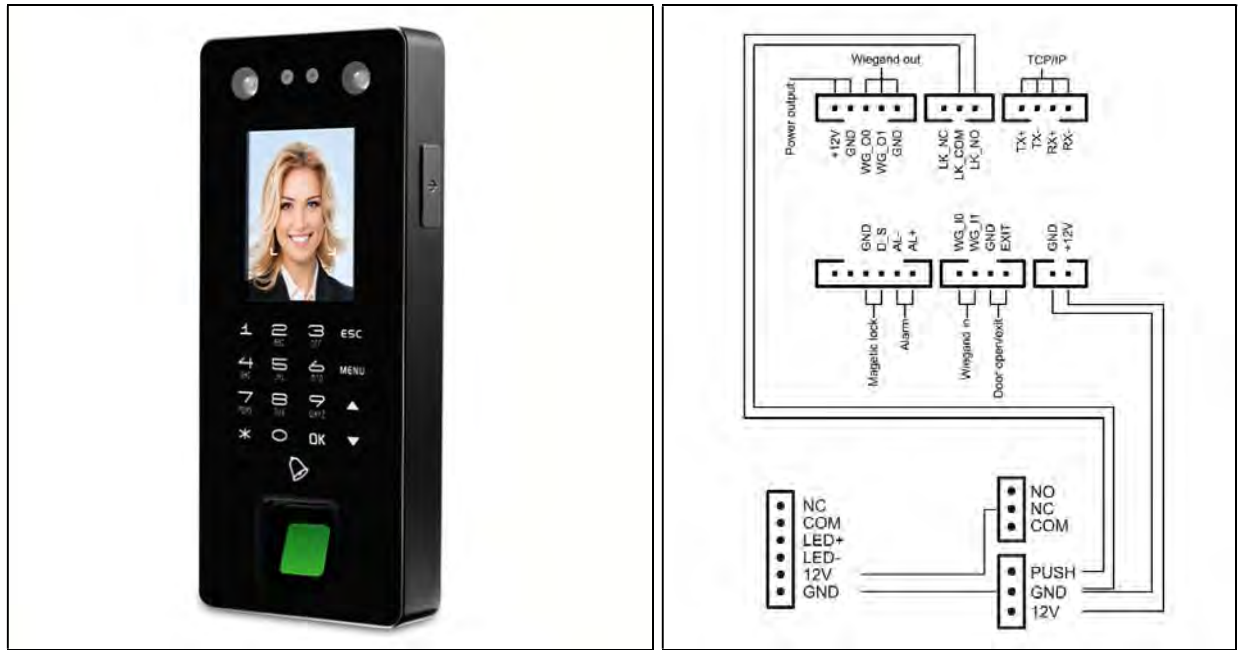

295.00€

DATA TERMINAL: TA501

PREPOZNAVANJE GEOMETRIJE LICA & ŠIFRA (TASTATURA) & OTISAK PRSTA
RFID KARTICA (125KHz & 13.56MHz) & ZVONCE (BEŽIČNO)

Screen size	2.8inch
ID/ IC card	ID+IC
User capacity	1000
Face capacity	1000
Fingerprint capacity	10000
Password capacity	1000
Card capacity	1000
Data capacity	160000
Wiegand input	√
Wiegand output	√
TCP/IP	√
USB communication	√
Recognition speed	≤1s
FAR	≤0.0001%
FR	≤0.1%
Power	12V1A
Ambient temperature	-10°C~45°C
Environment humidity	20~80%
Product Size	200*84*31mm
Language	English / Korean / Portuguese