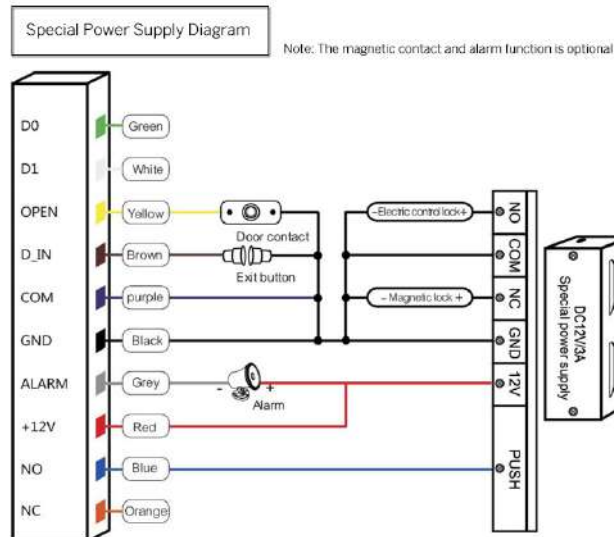

WIRING DIAGRAM

+381 11 355 7599
+381 63 598 017
office@aspekt.rs