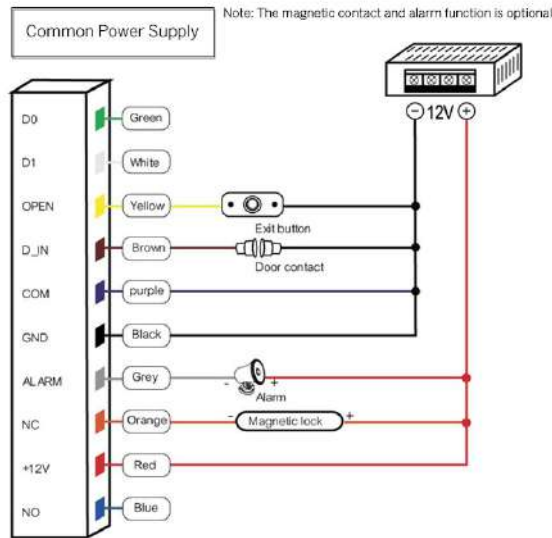

WIRING DIAGRAM

+381 11 355 7599
+381 63 598 017
office@aspekt.rs