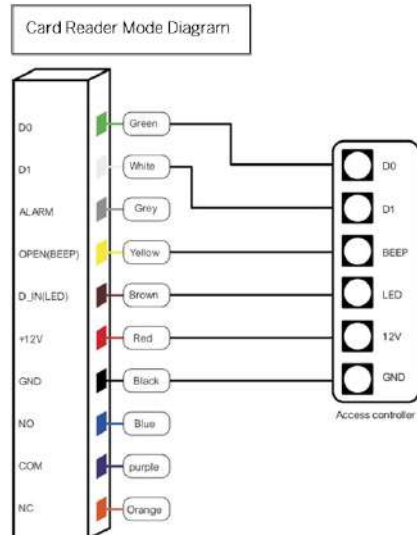

WIRING DIAGRAM

+381 11 355 7599
+381 63 598 017
office@aspekt.rs