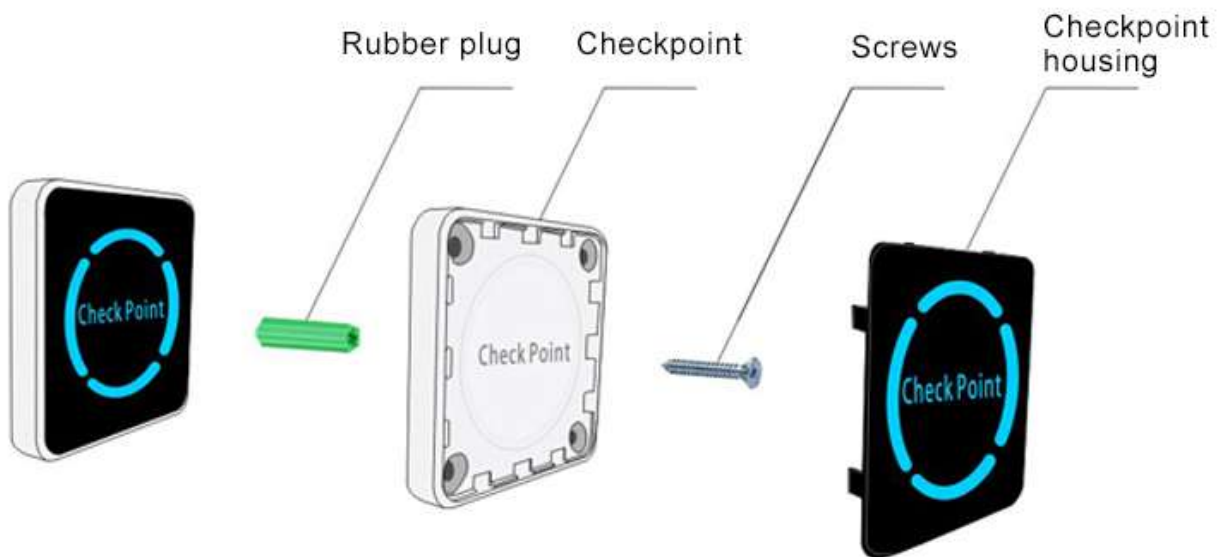

RFID AKTIVAN TAG

U SISTEMIMA ZA PRAĆENJE RADA PATROLNIH SLUŽBI

Model No. **GTP-A01C**

NIŽE U ORIGINALU

RFID Luminous Checkpoint Tags

Water-resistant, ABS plastic material, 125KHz. EM card.

Check sport type: RFID

Working frequency: 125KHz. EM

Battery: None, passive tag

Working temperature: -40°C~85°C

Size: 70*70*10mm

Weight: 33g

Water-resistant, ABS plastic material, can be scanned around 350,000 times

Installation: Glue with structural adhesive or fixed with screws